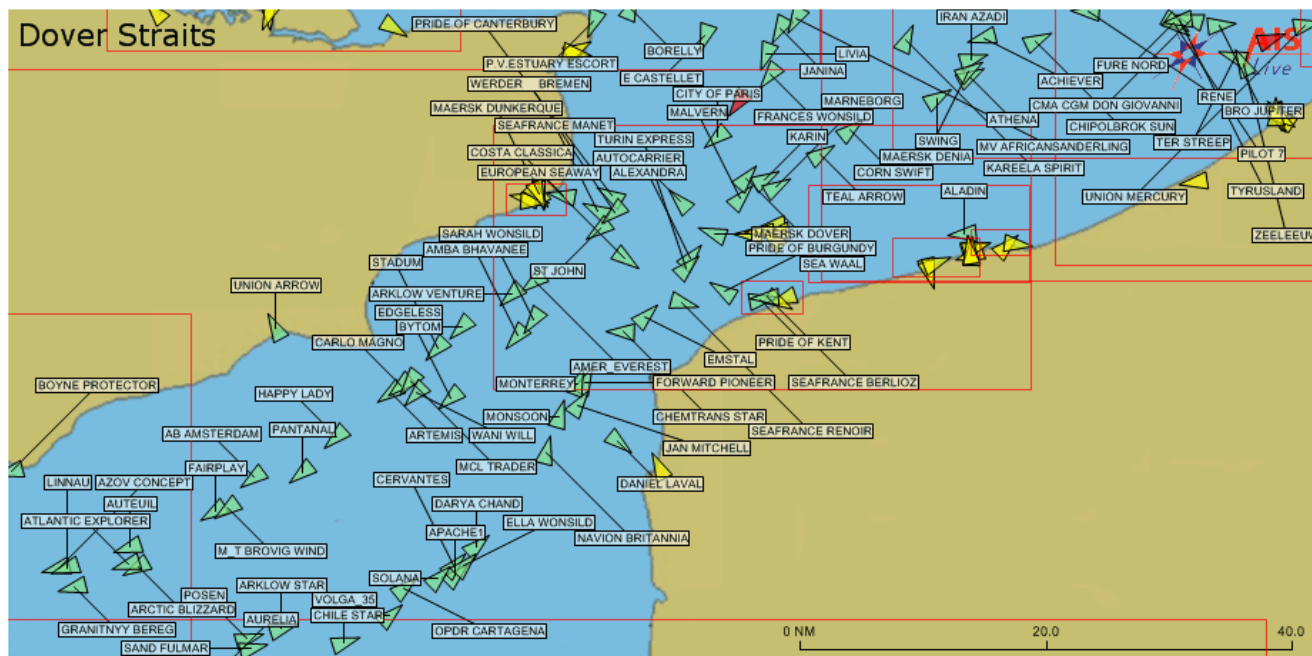

SHIPS SEEN DURING SOLENT MARITIME'S ANTWERP 2006 VISIT

No. IMO No. Ship's Name Built Gt Dwt Type Flag Date Location

001	9007283	EUROPEAN SEAWAY (2s)	1991	22986	7432	ofy	GBR	08 Sep 2006	Dover (Eastern)
002	7900039	CRESCENT CAMILLA (2s) (ex Camilla -02, ex Mepa I -98)	1979	1202	1770	tta	GBR	08 Sep 2006	Dover (Eastern)
003	7920534	SEAFRANCE RENOIR (2s) (ex Cote d' Azur -96)	1981	15612	1865	ofy	FRA	08 Sep 2006	Dover (Eastern)
004	9015266	PRIDE OF KENT (2s) (ex European Highway -03)	1992	30635	7550	ofy	GBR	08 Sep 2006	Dover (Eastern)
005	9293076	MAERSK DUNKERQUE (2s)	2005	35923	-	ofy	GBR	08 Sep 2006	Dover (Eastern - in)
006	9008419	NORWEGIAN DREAM (2s) (ex Dreamward -98)	1992	50764	6731	mpr	BHS	08 Sep 2006	Dover Cruise Terminal
007	8716502	COSTA CLASSICA (2s)	1991	52926	7781	mpr	ITA	08 Sep 2006	Dover Straits (nw)
008	9201839	ARKLOW VENTURE (ex Sider Venture -04)	1999	2829	4966	ggc	IRL	08 Sep 2006	Dover Straits (w)
009	9265641	AMBA BAHAVANEE (ex Queen River -05)	2003	58136	107081	tcr	IND	08 Sep 2006	Dover Straits (w)
010	9010943	SARAH WONSILD	1993	2349	2702	tch	ITA	08 Sep 2006	Dover Straits (w)
011	8807662	AMER EVEREST (ex Hokkaido Rex -95)	1989	9072	11438	grf	CYP	08 Sep 2006	Dover Straits (w)
003/011a	7920534	SEAFRANCE RENOIR (2s) (ex Cote d' Azur -96)	1981	15612	1865	ofy	FRA	08 Sep 2006	Dover Straits (se)
012	8208763	SEAFRANCE MANET (2s) (ex Stena Parisien -96, ex Champs Elysees -92)	1984	15093	2430	ofy	FRA	08 Sep 2006	Dover Straits (nw)
013	9007295	PRIDE OF CANTERBURY (2s) (ex European Pathway -03)	1991	30635	7509	ofy	GBR	08 Sep 2006	Dover Straits (nw)
014	9012795	ALEXANDRA (ex Maersk Beira -99, ex Alexandra -97, ex Rachel Borchard -97, ex City of Limassol -94, ex Alexandra -93, ex Sylvia -93)	1992	7361	9410	ucc	ATG	08 Sep 2006	Dover Straits (e)