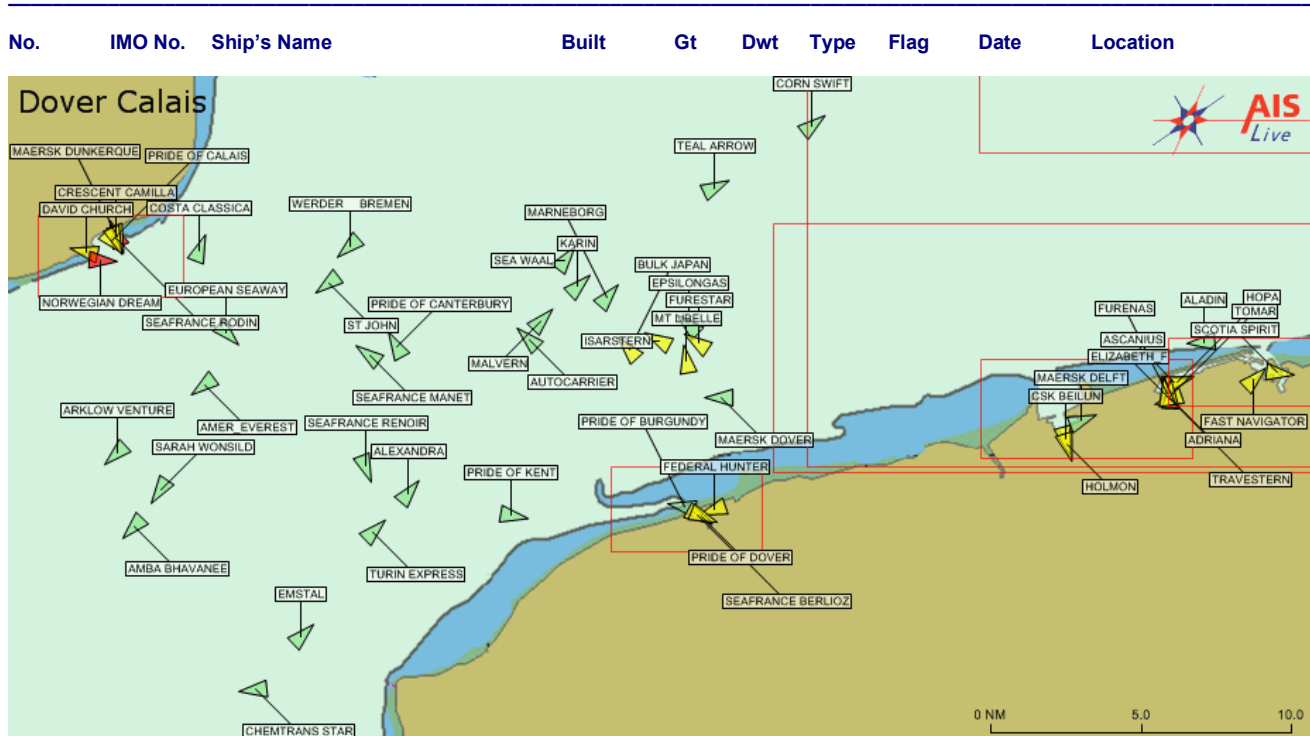

SHIPS SEEN DURING SOLENT MARITIME'S ANTWERP 2006 VISIT

No.	IMO No.	Ship's Name	Built	Gt	Dwt	Type	Flag	Date	Location
015	9208356	TURIN EXPRESS (ex Scotia -06, ex P&O Nedlloyd Scotia -02, ex Scotia -01)	2000	19131	25414	ucc	DEU	08 Sep 2006	Dover Straits (e)
016	9185516	CHEMTRANS STAR (ex Aliakmon -03)	2000	37033	63331	tcr	LBR	08 Sep 2006	Dover Straits (e)
017	9073086	EMSTAL (ex Portlink Runner -04, ex Emstal -02, ex OPDR Douro -99, ex Emstal -95)	1995	3791	4766	ggc	ATG	08 Sep 2006	Dover Straits (e)
018	9015254	PRIDE OF BURGUNDY (2s) (ex PO Burgundy -03, ex P&OSL Burgundy -02, ex Pride of Burgundy -98)	1993	28138	5812	ofy	GBR	08 Sep 2006	Dover Straits (nw)
019	9310290	BULK JAPAN	2006	42887	-	bbu	PAN	08 Sep 2006	Dunkerque Anchorage
020	9305843	SEAFRANCE BERLIOZ (2s)	2005	33940	-	ofy	FRA	08 Sep 2006	Dover Straits (nw)
021	8415665	UNION PLUTO	1984	1521	1762	ggc	BRB	08 Sep 2006	Dover Straits (ne)
022	9186730	LIBELLE	1999	8067	13050	tco	GIB	08 Sep 2006	Dunkerque Anchorage
023	9202039	EPSILONGAS	2000	5278	6175	lpg	ATG	08 Sep 2006	Dunkerque Anchorage
024	7610012	MULTRATUG 7 (2s) (ex Lady Moira -97)	1977	369	318	xtg	NLD	08 Sep 2006	Dover Straits (ne)
025	8517736	PRIDE OF DOVER (3s) (ex PO Dover -03, P&OSL Dover -02, ex Pride of Dover -99)	1987	26433	4203	ofy	GBR	08 Sep 2006	Calais (Ferryport)
004/025a	9015266	PRIDE OF KENT (2s)	1992	30635	7550	ofy	GBR	08 Sep 2006	Calais (Ferryport)
026	9205938	FEDERAL HUNTER	2001	20659	36563	bbu	HKG	08 Sep 2006	Calais
027	8402618	CALAISIEN (2s) (ex Ferdinand Verbiest -88)	1985	298	284	xff	FRA	08 Sep 2006	Calais
028	7521778	COURAGEUX (2s) (ex Abeille No. 5 -94)	1977	209	-	xtr	FRA	08 Sep 2006	Calais
029	9165528	CSK BEILUN (ex Pierre L. D. -04)	1999	87522	172561	bbu	SGP	08 Sep 2006	Dunkirk (West)