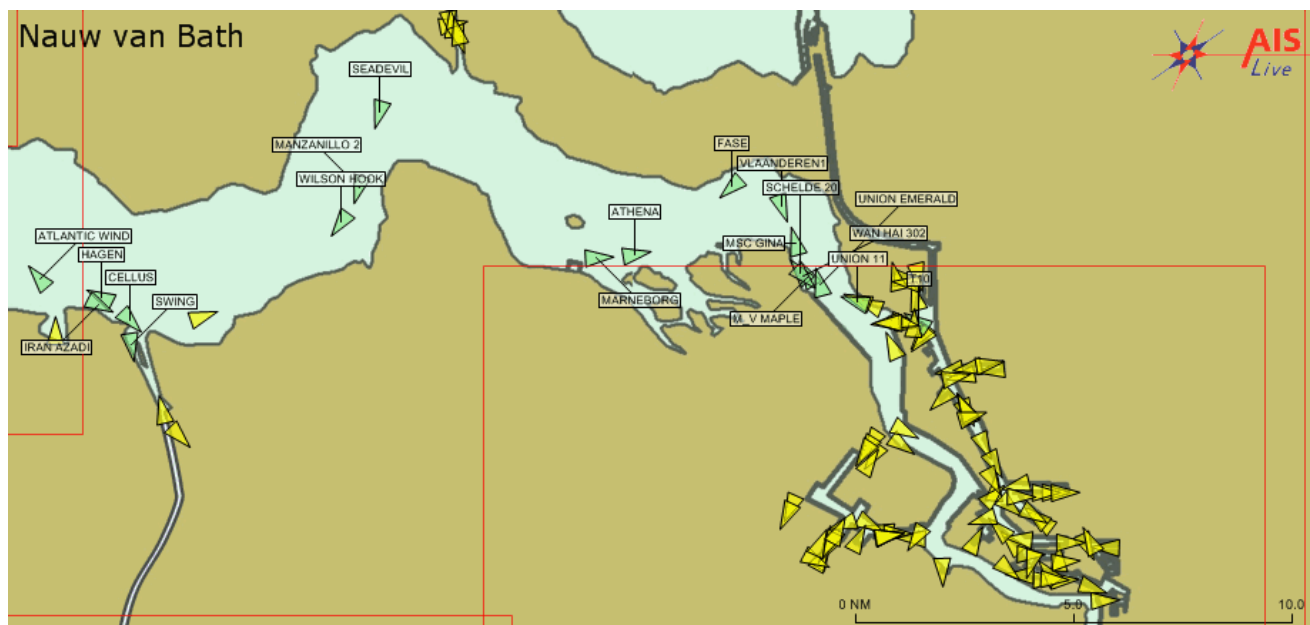

SHIPS SEEN DURING SOLENT MARITIME'S ANTWERP 2006 VISIT

No. IMO No. Ship's Name Built Gt Dwt Type Flag Date Location

071	7632838	IRAN AZADI (ex Oinoussian Friendship -81)	1979	20811	35839	bbu	IRN	08 Sep 2006	Westerschelde (in)
072	9113367	SEADEVIL	1996	21367	32250	tco	DEU	08 Sep 2006	Westerschelde (out)
073	9017434	WILSON HOOK (ex Lena Katharina -04)	2003	2993	4280	ggc	CYP	08 Sep 2006	Westerschelde (out)
074	8600909	MANZANILLO II (2s)	1988	5333	9079	dts	BEL	08 Sep 2006	Westerschelde (out)
075	9259496	TOR MAGNOLIA	2003	32289	10070	urr	DIS	08 Sep 2006	Terneuzen (Locks - out)
076	9165358	MISSISSAUGA EXPRESS (ex CP Pride -06, ex Canmar Pride -05)	1998	39174	40881	ucc	BMU	08 Sep 2006	Westerschelde (out)
077	8920531	STOLT DIPPER (ex Margit Terkol -96, ex Stolt Margit Terkol -94)	1992	3206	4738	tch	CYM	09 Sep 2005	Westerschelde (out)
078	9080613	MAERSK DAUPHIN (ex Providence Bay -06, lchd as Shenzhen Bay)	1994	50350	59283	ucc	GBR	09 Sep 2006	Westerschelde (out)
079	9220316	CMA CGM BAHIA (ex Libra Buenos Aires -06, ex CMA CGM Chili -02, ex JPO Aquarius -01)	2000	25381	33900	ucc	ATG	09 Sep 2006	Westerschelde (out)
080	8223517	FRIO OCEANIC (ex Dorian -02, ex Cariban -94, ex Albatros -89)	1983	5321	6371	grf	PAN	09 Sep 2006	Westerschelde (in)
081	7328114	MULTRATUG 9 (ex Bugsier 3 -99)	1973	181	-	xtg	NLD	09 Sep 2006	Westerschelde (in)
082	9259513	TOR PRIMULA	2004	32289	10070	urr	DIS	09 Sep 2006	Westerschelde (in)
083	8412766	ISLAND SINGAPURA (ex Jin Da -06, ex Bonito -94, ex Bonita -90, ex Star Bonita -88, ex Reina Bonita -86)	1985	23624	41346	bbu	PAN	09 Sep 2006	Terneuzen (Locks -out)
062/083a	9064360	HOLLAND (ex Montalvo -95)	1992	219	195	xtg	NLD	09 Sep 2006	Terneuzen
084	9302449	LIBRA SANTA CATARINA (compl as Frisia Lubeck -04)	2004	25406	33900	ucc	LBR	09 Sep 2006	Westerschelde (in)
085	8407010	AKADEMIK SHATSKIY	1986	2799	1319	rre	RUS	09 Sep 2006	Hansweert (Float Dk)
086	9156175	ARCTURUS	1996	1864	2517	ggc	ATG	09 Sep 2006	Hansweert (Float Dk)