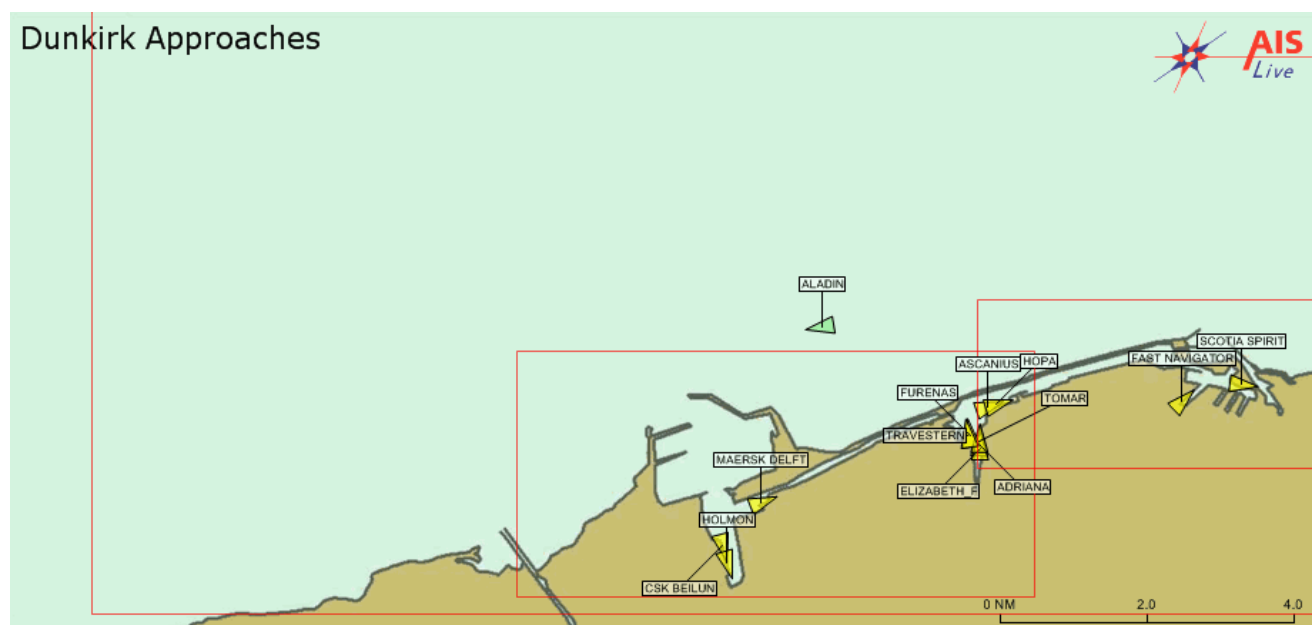

SHIPS SEEN DURING SOLENT MARITIME'S ANTWERP 2006 VISIT

No.	IMO No.	Ship's Name	Built	Gt	Dwt	Type	Flag	Date	Location

030	7531357	HOLMON	1978	8388	10900	bbu	SWE	08 Sep 2006	Dunkirk (West)
031	9053206	TRAVESTERN	1993	11423	17080	tco	IOM	08 Sep 2006	Dunkirk (West)
032	9153214	FURENAS	1998	8930	12924	tco	SWE	08 Sep 2006	Dunkirk (West)
033	9013012	ELIZABETH F (ex Derk -05, ex Skylge -01, ex Sea Loire -99, ex Skylge -97))	1991	1276	1686	ggc	NLD	08 Sep 2006	Dunkirk (West)
034	9222429	ADRIANA	2005	1550	2500	ggc	ANT	08 Sep 2006	Dunkirk (West)
035	9137301	TOMAR (ex Antares -05, ex RMS Antares -99, ex Antares -95)	1995	1864	2503	ggc	PMD	08 Sep 2006	Dunkirk (West)
036	9276169	ASCANIUS	2004	40119	76878	bbu	MHL	08 Sep 2006	Dunkirk
037	9106986	HOPA (ex Suat Ulusoy -01)	1995	7255	11366	ggc	MLT	08 Sep 2006	Dunkirk
038	9137959	RUBIN ACE	1996	77240	151279	bbu	PAN	08 Sep 2006	Dunkirk
000/038a	0000000	BORDA (A792)	1986/88	970	-	nav	FRA	08 Sep 2006	Dover Starits (w)
039	9012903	SCOTIA SPIRIT (ex Navion Scotia -06, ex Vinga -98)	1993	52348	95029	tcr	NIS	08 Sep 2006	Dunkirk (East)
040	8845975	HARDI (2s)	1981	260	-	xtg	FRA	08 Sep 2006	Dunkirk (Lock)
041	9192519	CLAIRVOYANT (2s)	1999	313	335	xtr	FRA	08 Sep 2006	Dunkirk (Lock)
042	9192533	TRIOMPHANT (2s)	1999	313	335	xtr	FRA	08 Sep 2006	Dunkirk (Lock)
043	8988193	HAUTS DE FRANCE (2s)	2003	740	-	olt	FRA	08 Sep 2006	Dunkirk (East)
044	8224391	PATRICK OLIVIER (DK588823) (ex Jonathan -91)	1983	200	-	ffs	FRA	08 Sep 2006	Dunkirk (East)
000/044a	0000000	JESSY-JEROME	-	-	-	ffs	FRA	08 Sep 2006	Dunkirk (East)
000/044b	0000000	ALEXIS II	-	-	-	ffs	FRA	08 Sep 2006	Dunkirk (East)
045	0000000	DUCHESS ANNE (ex Grossherzogin Elisabeth) (LR1951-52)	1901	1260	-	oes	FRA	08 Sep 2006	Dunkirk (Old)