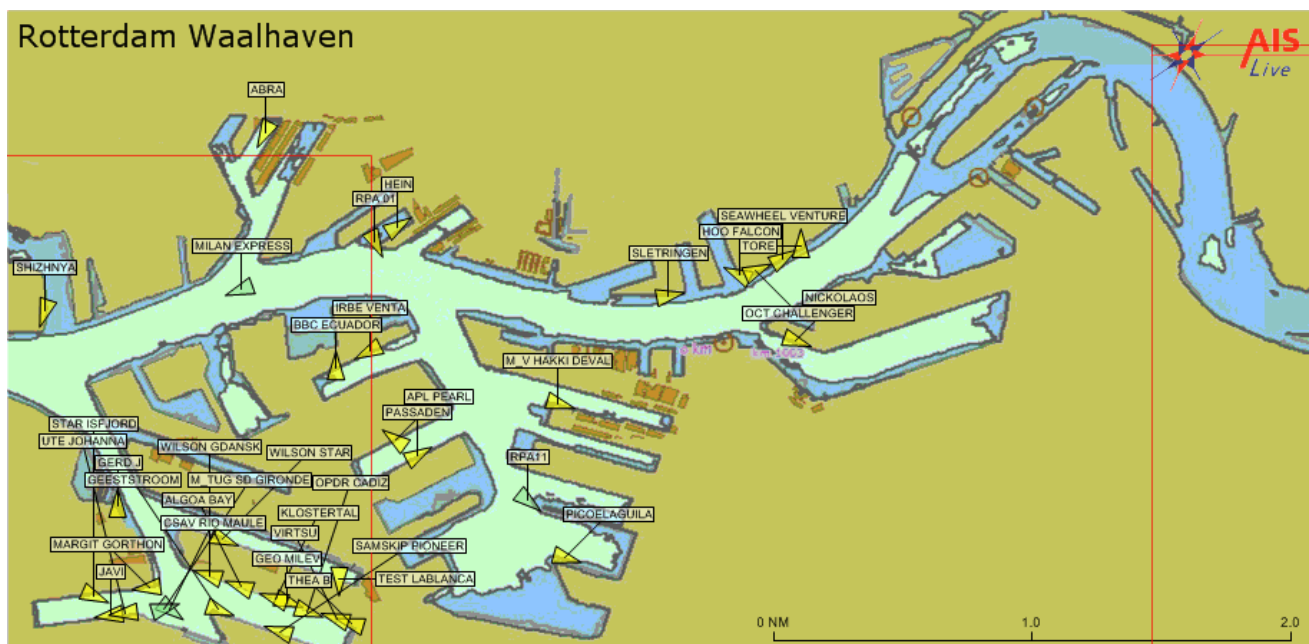

SHIPS SEEN DURING SOLENT MARITIME'S ANTWERP 2006 VISIT

No.	IMO No.	Ship's Name	Built	Gt	Dwt	Type	Flag	Date	Location
158	7640213	TORE (ex Salvamar -83)	1979	457	373	xst	ITA	10 Sep 2006	Rotterdam (Parkkade)
159	9118006	SEAWHEEL VENTURE (ex Alette -05, ex Heereborg -04, ex Bermuda Islander -99)	1995	2035	2800	ggc	BHS	10 Sep 2006	Rotterdam (Parkkade)
160	7419690	HELLAS (2s) (ex Petrola's Seamaster 20 -87, ex Nego Prince -76)	1975	606	563	xtg	VCT	10 Sep 2006	Rotterdam (Parkkade)
161	7905558	OCT CHALLENGER (ex Sabina -05, ex Ash -98, ex Atol -97, ex Urkerland -94, ex Autol -90, ex Punta Motela -87)	1980	865	1195	ggc	FIN	10 Sep 2006	Rotterdam (Parkkade)
162	9006423	HOO FALCON (2s)	1991	1382	2225	ggc	GBR	10 Sep 2006	Rotterdam (Parkkade)
000/162a	0000000	ARKONA	-	-	-	xtg	-	10 Sep 2006	Rotterdam (St. Jobshaven)
163	9052666	SLETRINGEN (ex Vega -06)	1992	1576	2500	ggc	VCT	10 Sep 2006	Rotterdam (227)
164	9064956	CLONMORE (ex Banjaard -04, ex Texel Bay -95, ex Banjaard -94)	1993	5299	7485	ucc	IRL	10 Sep 2006	Nieuwe Maas (out)

165	9171371	NICKOLAOS (ex Langefoss -02, ex Kegostrov -01)	2000	6354	9861	ggc	PAN	10 Sep 2006	Rotterdam (Maashaven)
166	5301849	RIJNDELTA (2s) (ex Rudolf Schmidt -84)	1960	4458	5517	dts	NLD	10 Sep 2006	Rotterdam (Lekkhaven)
167	7911856	HEIN (2s)	1979	2033	2700	dsh	NLD	10 Sep 2006	Rotterdam (Lekkhaven)
168	8871572	SHIZHNYA	1987	2829	3997	ggc	RUS	10 Sep 2006	Rotterdam (542)
169	9174191	STOLT ALLIANTIE	1998	-	1507	tch	NLD	10 Sep 2006	Nieuwe Maas
170	7800502	SMIT IERLAND (2s)	1979	196	-	xtg	NLD	10 Sep 2006	Schiedam (Wilhelminahaven)
171	7800461	SMIT ZWENDEN (2s)	1979	196	-	xtg	NLD	10 Sep 2006	Schiedam (Wilhelminahaven)
172	8106927	BOW MAASSTROOM (ex Maasstroom L -04, ex Maasstroom -93)	1983	24794	38039	tch	SGP	10 Sep 2006	Vlaardingens